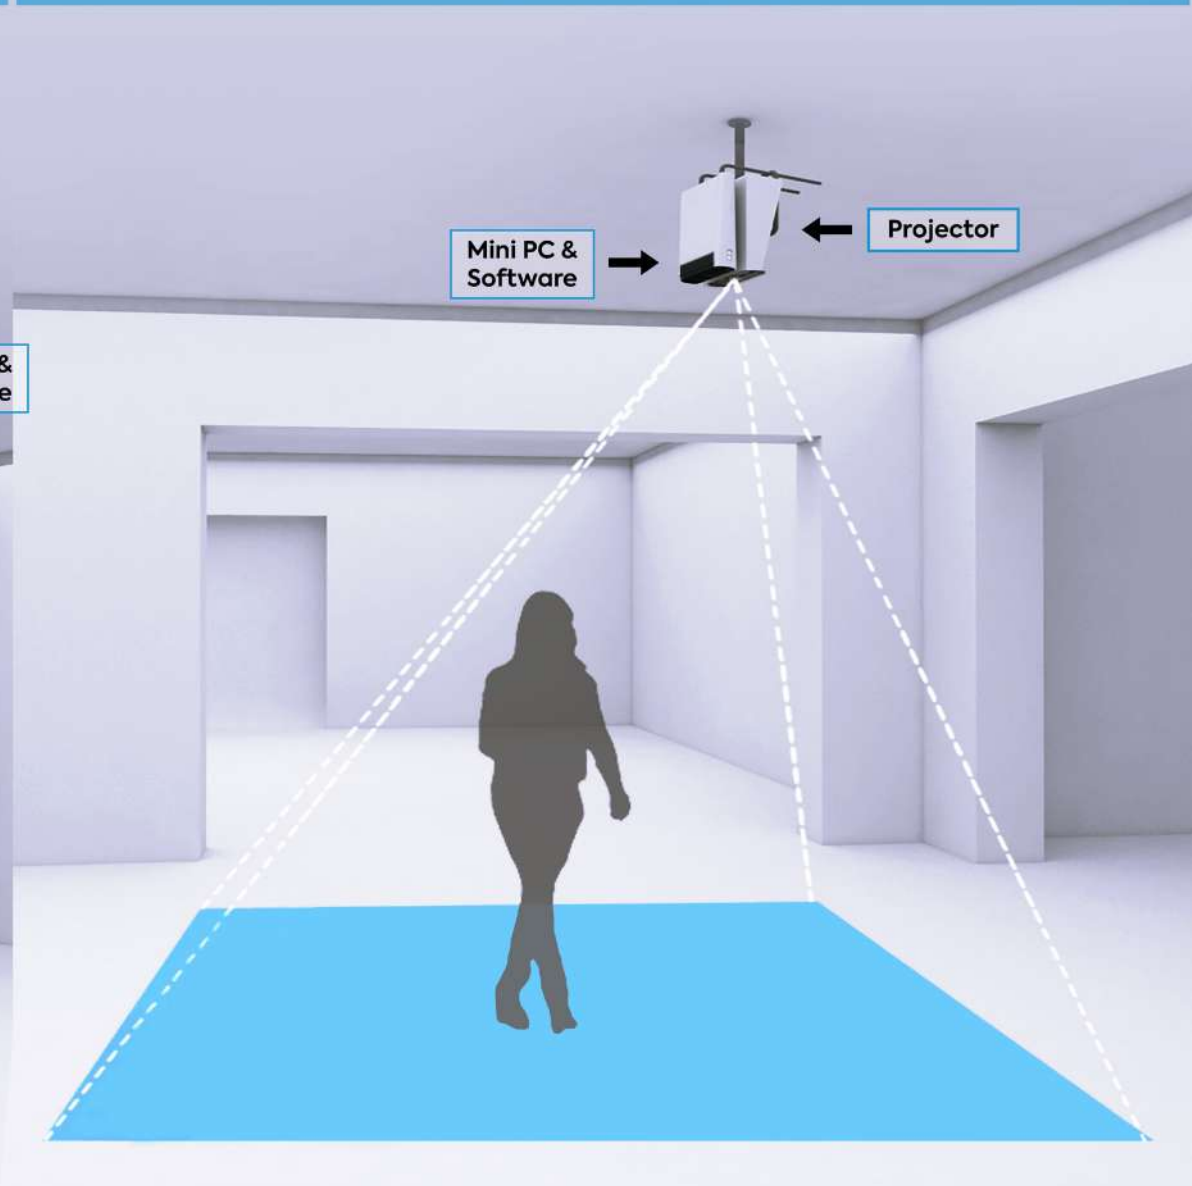

Interactive Projection Surfaces

INTERACTIVE Floors & Walls

Interactive floor & wall projection is a multimedia visual display system that projects incredible **interactive floor** or **wall special effects, floor games** or **floor advertisements** directly onto an interactive floor displays. Users control dynamic multimedia **interactive displays** with simple gestures and body movement. It's an engaging full-body interactive experience that immerses users in your message and endears them to your brand.

Interactive Wall

Interactive Floor

All in 1, Plug & Play

MAGICVIU interactive floor projection system easily turns open floor space into an ongoing experience of movement, action, fun and excitement attracting people in their tracks as they play, walk by or interact with your marketing or entertainment content. Our unique all in one plug and play system is a combination of both hardware and software; it adds dynamic and interactive elements to nearly any business from shopping malls, amusement parks, stores, schools to events like wedding and tradeshows.

INTERACTIVE
Wall Projection

Interactive Projection Screen Size

A standard interactive floor or wall projection kit will project a screen of an approximately 100" diagonal (220 x 125cm) using 4000 Lumens projector at 3.5m height from the ground. If the client wishes to have a larger screen, then a projector with greater lumens should be used at higher distance from the ground. A 200"- 300" screen or (440 x 245cm) and (665 x 370cm) can be achieved from 6.5m height using 5500-6000 lumens short throw projector.