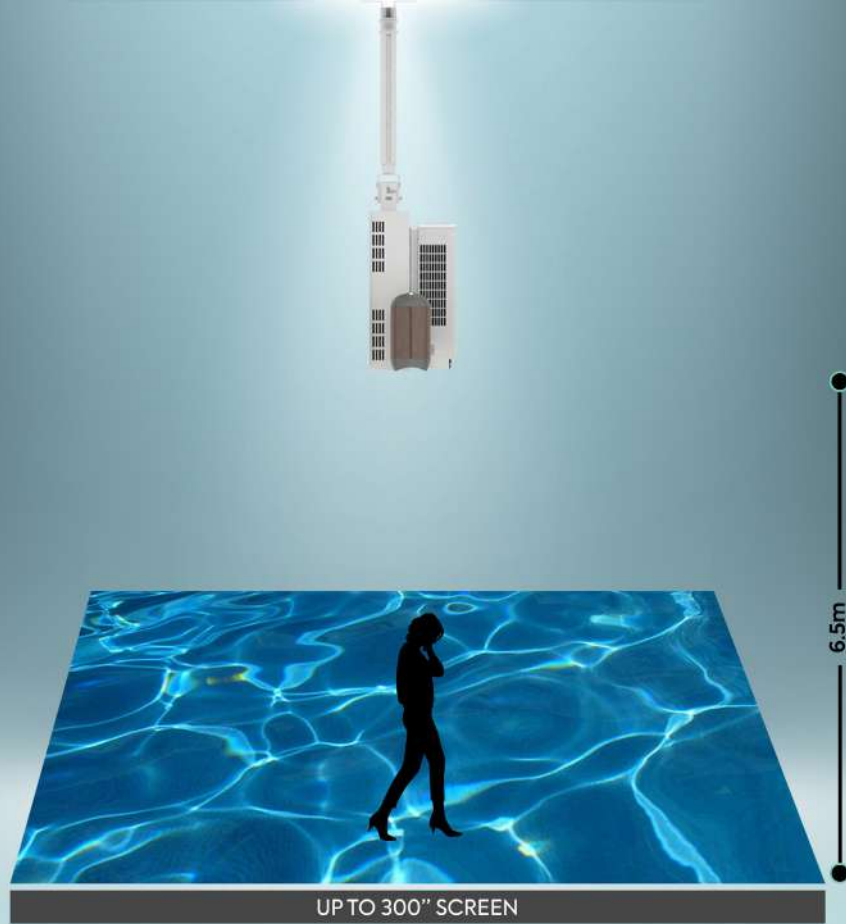

Interactive Projection Surfaces

INTERACTIVE Floors & Walls

Interactive floor & wall projection is a multimedia visual display system that projects incredible **interactive floor** or **wall special effects, floor games** or **floor advertisements** directly onto an interactive floor displays. Users control dynamic multimedia **interactive displays** with simple gestures and body movement. It's an engaging full-body interactive experience that immerses users in your message and endears them to your brand.

Interactive Wall

Interactive Floor

All in 1, Plug & Play

MAGICVIU interactive floor projection system easily turns open floor space into an ongoing experience of movement, action, fun and excitement attracting people in their tracks as they play, walk by or interact with your marketing or entertainment content. Our unique all in one plug and play system is a combination of both hardware and software; it adds dynamic and interactive elements to nearly any business from shopping malls, amusement parks, stores, schools to events like wedding and tradeshows.

INTERACTIVE
Wall Projection

Interactive Projection Screen Size

A standard interactive floor or wall projection kit will project a screen of an approximately 100" diagonal (220 x 125cm) using 4000 Lumens projector at 3.5m height from the ground. If the client wishes to have a larger screen, then a projector with greater lumens should be used at higher distance from the ground. A 200"- 300" screen or (440 x 245cm) and (665 x 370cm) can be achieved from 6.5m height using 5500-6000 lumens short throw projector.

Edge Blending

Edge blending software bends multiple projectors into one seamless display; each **software** package uses precision geometry correction and **edge blending** to enable flawless visuals on multi-projector displays. **Edge blending** is ideal for flat screen.