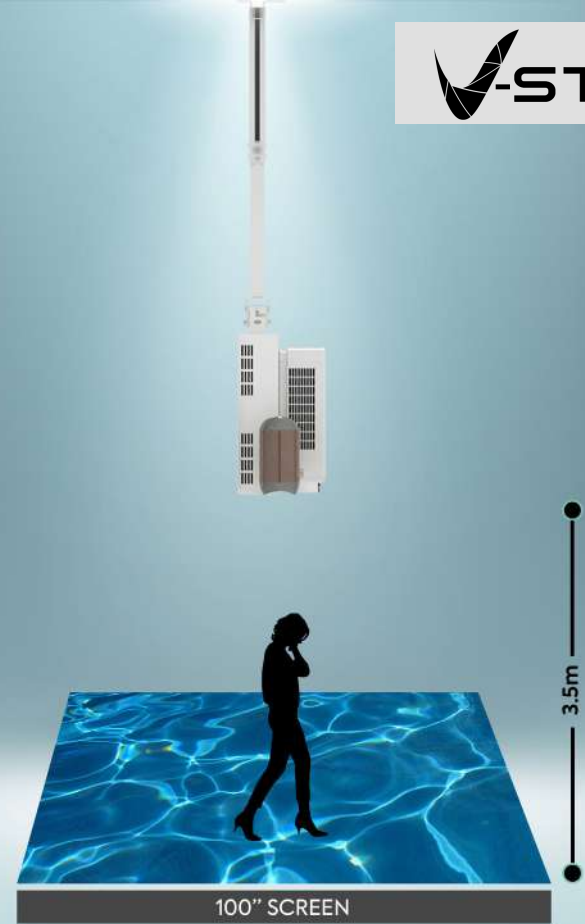

Interactive Projection Surfaces

INTERACTIVE Floors & Walls

Interactive floor & wall projection is a multimedia visual display system that projects incredible **interactive floor** or **wall special effects, floor games** or **floor advertisements** directly onto an interactive floor displays. Users control dynamic multimedia **interactive displays** with simple gestures and body movement. It's an engaging full-body interactive experience that immerses users in your message and endears them to your brand.

Interactive Wall

Interactive Floor

All in 1, Plug & Play

MAGICVIU interactive floor projection system easily turns open floor space into an ongoing experience of movement, action, fun and excitement attracting people in their tracks as they play, walk by or interact with your marketing or entertainment content. Our unique all in one plug and play system is a combination of both hardware and software; it adds dynamic and interactive elements to nearly any business from shopping malls, amusement parks, stores, schools to events like wedding and tradeshows.

INTERACTIVE
Wall Projection

Interactive Projection Screen Size

A standard interactive floor or wall projection kit will project a screen of an approximately 100" diagonal (220 x 125cm) using 4000 Lumens projector at 3.5m height from the ground. If the client wishes to have a larger screen, then a projector with greater lumens should be used at higher distance from the ground. A 200"- 300" screen or (440 x 245cm) and (665 x 370cm) can be achieved from 6.5m height using 5500-6000 lumens short throw projector.