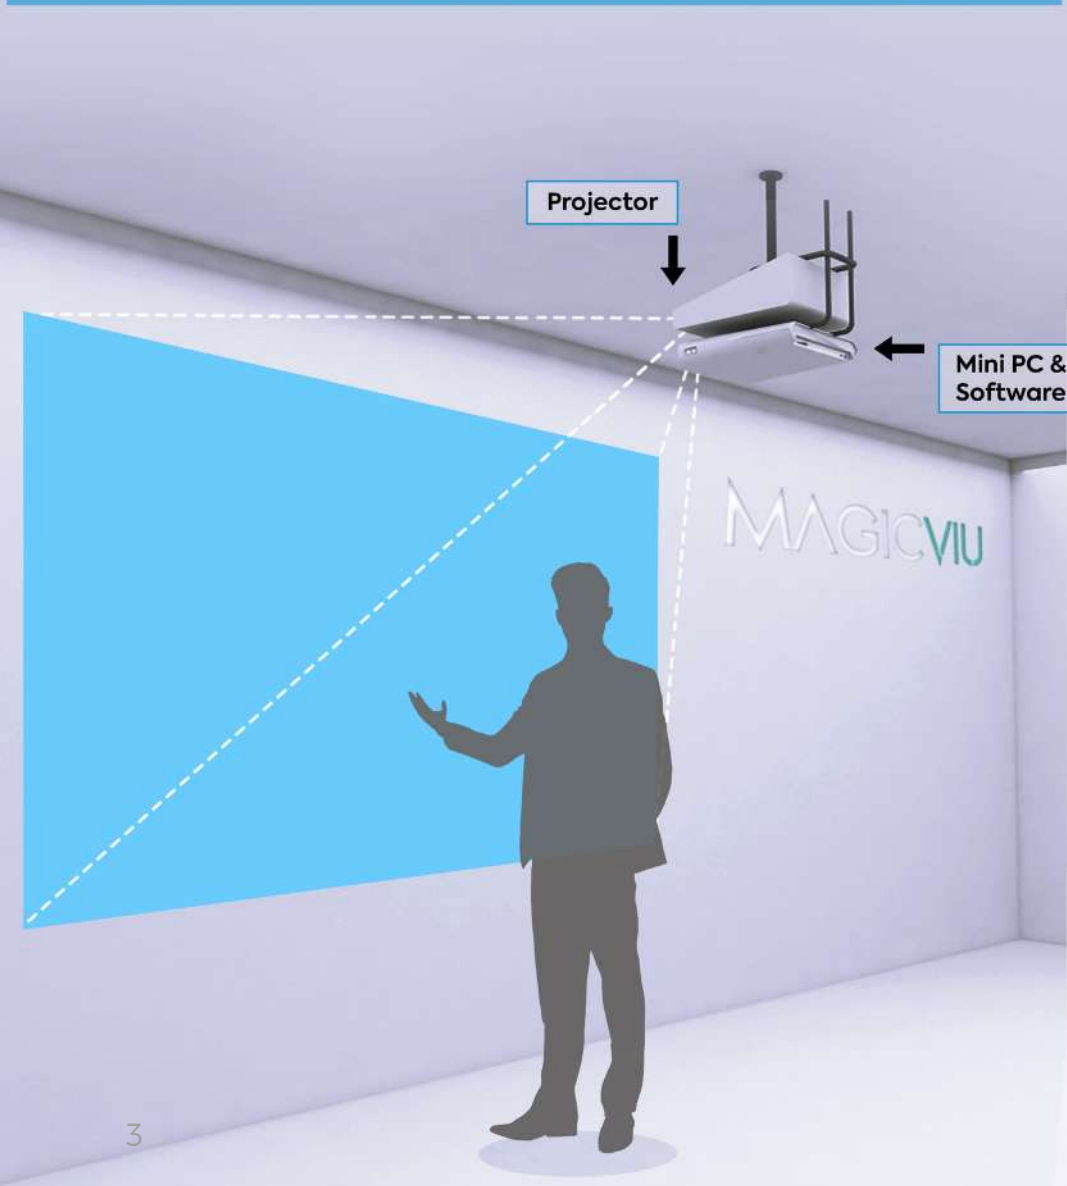

Interactive Projection Surfaces

INTERACTIVE Floors & Walls

Interactive floor & wall projection is a multimedia visual display system that projects incredible **interactive floor** or **wall special effects, floor games** or **floor advertisements** directly onto an interactive floor displays. Users control dynamic multimedia **interactive displays** with simple gestures and body movement. It's an engaging full-body interactive experience that immerses users in your message and endears them to your brand.

Interactive Wall

Interactive Floor

All in 1, Plug & Play

MAGICVIU interactive floor projection system easily turns open floor space into an ongoing experience of movement, action, fun and excitement attracting people in their tracks as they play, walk by or interact with your marketing or entertainment content. Our unique all in one plug and play system is a combination of both hardware and software; it adds dynamic and interactive elements to nearly any business from shopping malls, amusement parks, stores, schools to events like wedding and tradeshows.

INTERACTIVE
Wall Projection

Interactive Projection Screen Size

A standard interactive floor or wall projection kit will project a screen of an approximately 100" diagonal (220 x 125cm) using 4000 Lumens projector at 3.5m height from the ground. If the client wishes to have a larger screen, then a projector with greater lumens should be used at higher distance from the ground. A 200"- 300" screen or (440 x 245cm) and (665 x 370cm) can be achieved from 6.5m height using 5500-6000 lumens short throw projector.

Edge Blending

Edge blending software bends multiple projectors into one seamless display; each **software** package uses precision geometry correction and **edge blending** to enable flawless visuals on multi-projector displays. **Edge blending** is ideal for flat screen.