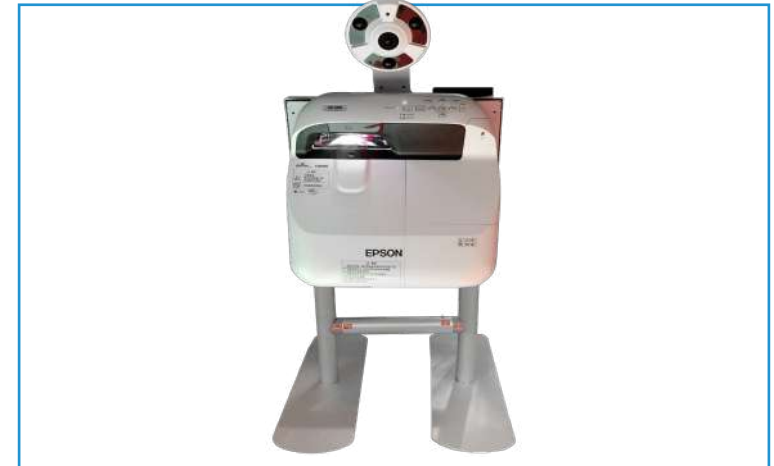

INTERACTIVE
Wall Projection

Interactive Projection Screen Size

A standard interactive floor or wall projection kit will project a screen of an approximately 100" diagonal (220 x 125cm) using 4000 Lumens projector at 3.5m height from the ground. If the client wishes to have a larger screen, then a projector with greater lumens should be used at higher distance from the ground. A 200"- 300" screen or (440 x 245cm) and (665 x 370cm) can be achieved from 6.5m height using 5500-6000 lumens short throw projector.

Item	Description
Mini PC	CPU: Intel(R) Core (TM) i3-2130
	Memory: 2GB
	Hard disk: 500GB
	Graphic card: Intel HD integrated graphic card
Projector	Brightness: 4000 or 5000 ANSI lumens or other size on request
	Contrast Ratio: 4000:1
	Aspect Ratio: 16:9
	Resolution: WXGA
Projection Size: 100 - 300 inches diagonal	
Video Capture USB Card	USB MINE Vcap 2860
Video Capture	IR camera (image available within 300 inches)
Power	100-240V 5-3A 250W

Features:

- 🔹 All in one plug & play solution
- 🔹 100" (220 x 125cm) standard interactive floor projection
- 🔹 3500 lumens high quality projector by Epson.
- 🔹 Fully integrated and contained in a specially designed box. Easy to install & operate without any technical skills.
- 🔹 Smart installation, placed on floor and easily transported.
- 🔹 Wide angle camera, upgraded wide angle camera, can fully capture movements for more sensitive interaction
- 🔹 Over 150 games/effects developed for customer to select 25 effects/games.
- 🔹 Easy minor customization of template, i.e. adding brand name or logo
- 🔹 Customized screen's size on request is available.
- 🔹 Customized effects/games on request is available.