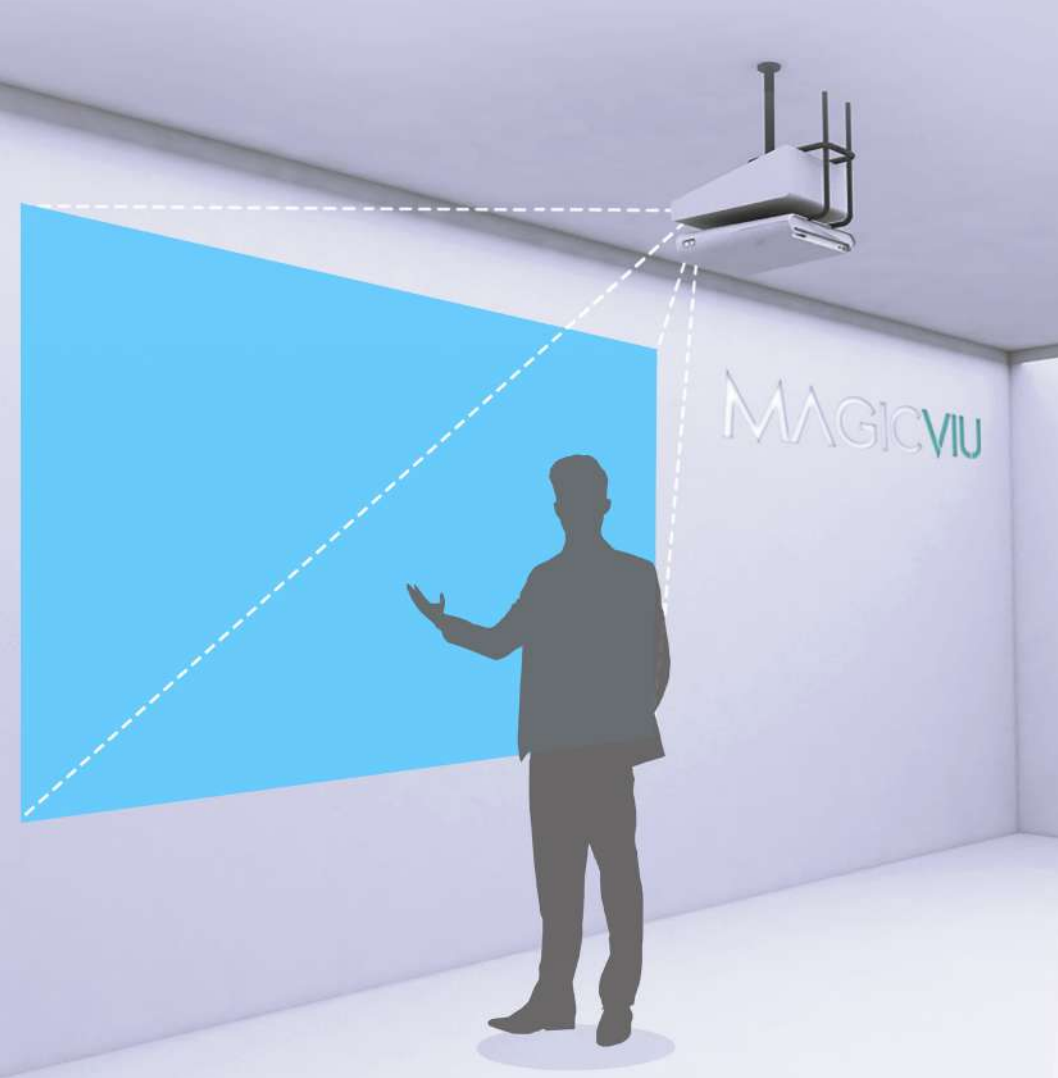

Interactive Projection Surfaces

INTERACTIVE Floors & Walls

Interactive floor & wall projection is a multimedia visual display system that projects incredible **interactive floor** or **wall special effects, floor games** or **floor advertisements** directly onto an interactive floor displays. Users control dynamic multimedia **interactive displays** with simple gestures and body movement. It's an engaging full-body interactive experience that immerses users in your message and endears them to your brand.

Interactive Wall

Interactive Floor

All in 1, Plug & Play

MAGICVIU interactive floor projection system easily turns open floor space into an ongoing experience of movement, action, fun and excitement attracting people in their tracks as they play, walk by or interact with your marketing or entertainment content. Our unique all in one plug and play system is a combination of both hardware and software; it adds dynamic and interactive elements to nearly any business from shopping malls, amusement parks, stores, schools to events like wedding and tradeshows.

INTERACTIVE
Wall Projection

Interactive Projection Screen Size

A standard interactive floor or wall projection kit will project a screen of an approximately 100" diagonal (220 x 125cm) using 4000 Lumens projector at 3.5m height from the ground. If the client wishes to have a larger screen, then a projector with greater lumens should be used at higher distance from the ground. A 200"- 300" screen or (440 x 245cm) and (665 x 370cm) can be achieved from 6.5m height using 5500-6000 lumens short throw projector.

Edge Blending

Edge blending software bends multiple projectors into one seamless display; each **software** package uses precision geometry correction and **edge blending** to enable flawless visuals on multi-projector displays. **Edge blending** is ideal for flat screen.