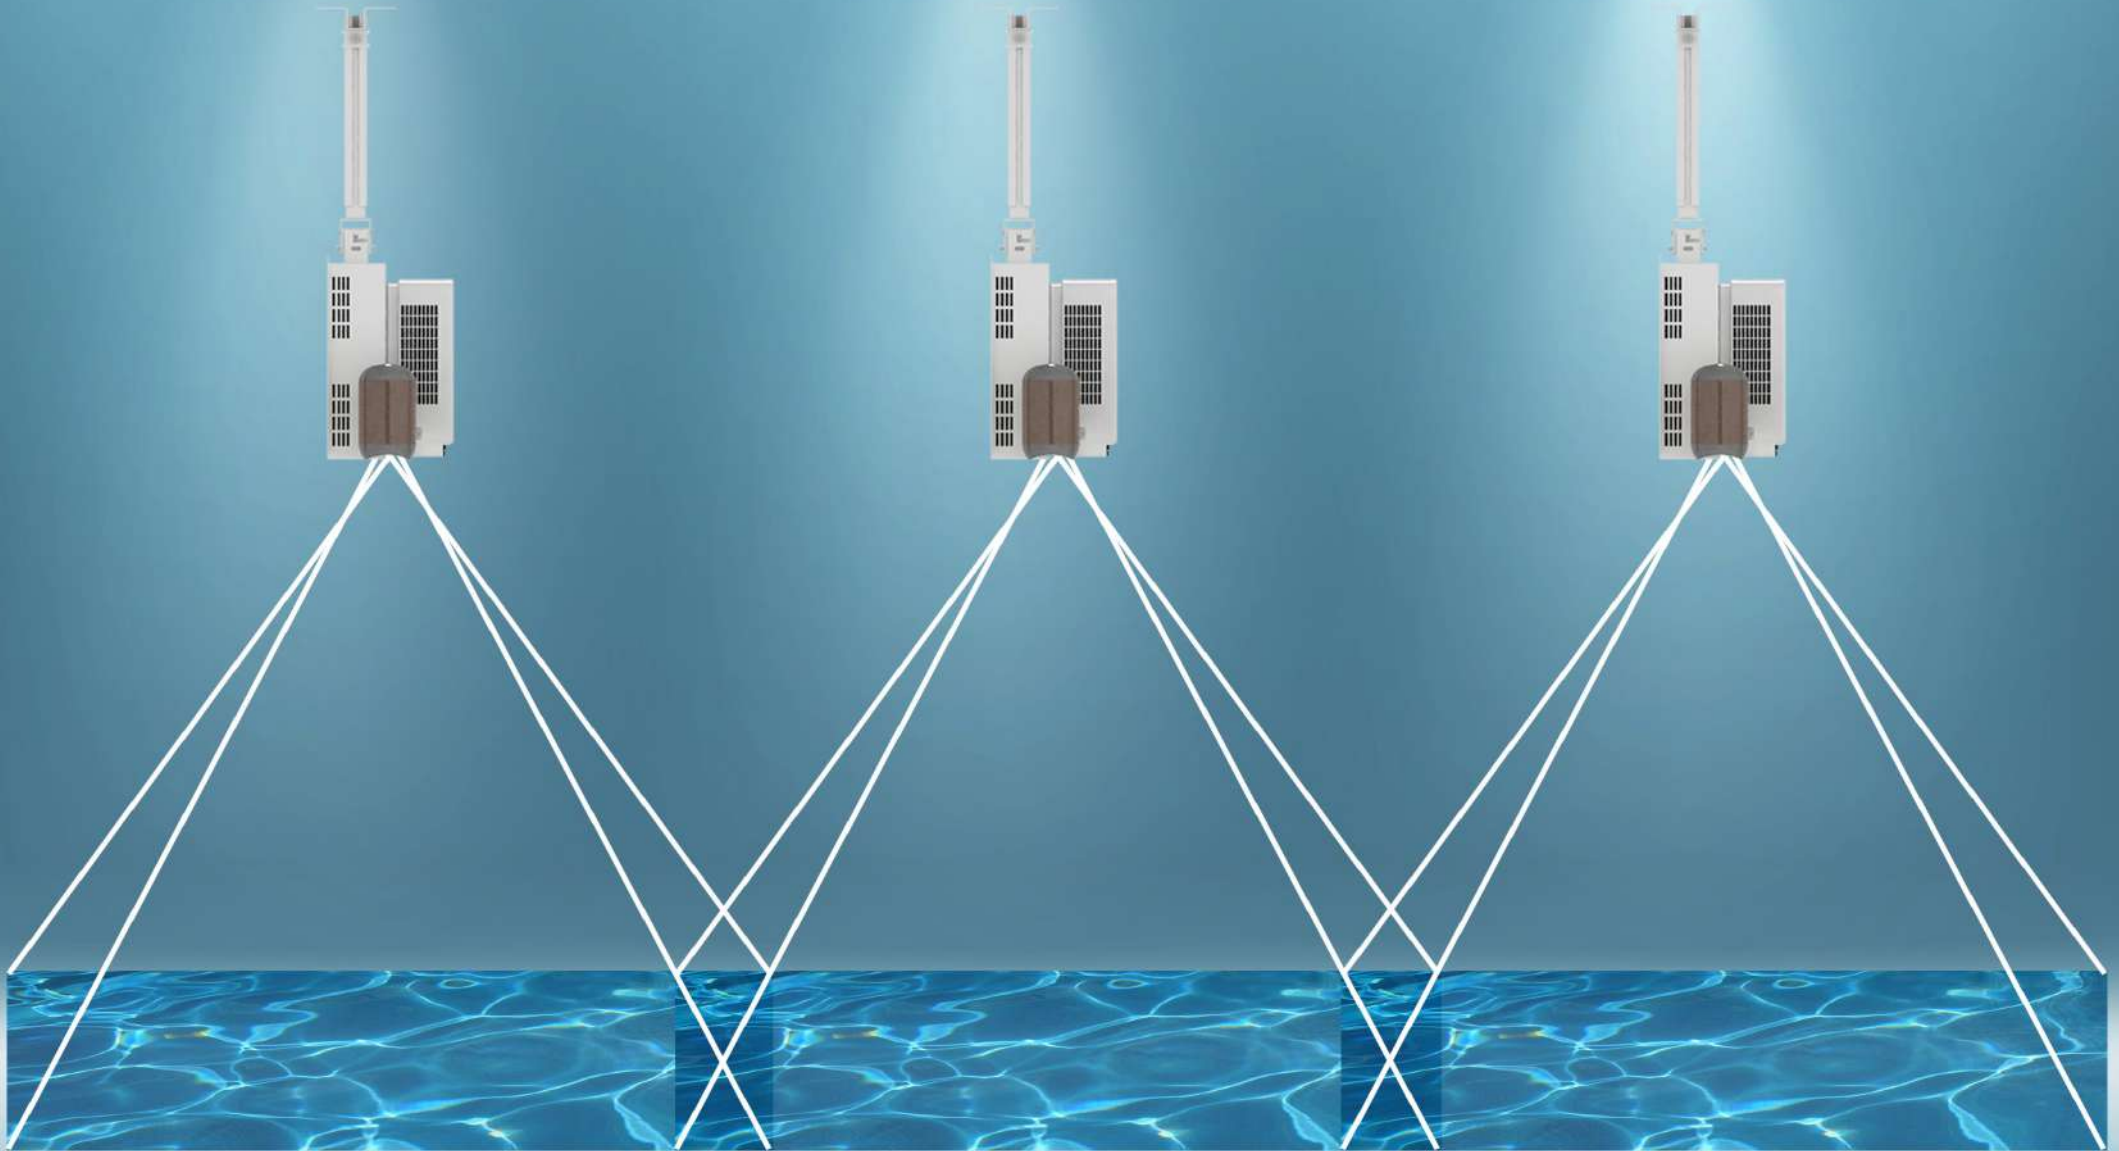

Interactive Projection Surfaces

INTERACTIVE Floors & Walls

Interactive floor & wall projection is a multimedia visual display system that projects incredible **interactive floor** or **wall special effects, floor games** or **floor advertisements** directly onto an interactive floor displays. Users control dynamic multimedia **interactive displays** with simple gestures and body movement. It's an engaging full-body interactive experience that immerses users in your message and endears them to your brand.

Interactive Wall

Interactive Floor

All in 1, Plug & Play

MAGICVIU interactive floor projection system easily turns open floor space into an ongoing experience of movement, action, fun and excitement attracting people in their tracks as they play, walk by or interact with your marketing or entertainment content. Our unique all in one plug and play system is a combination of both hardware and software; it adds dynamic and interactive elements to nearly any business from shopping malls, amusement parks, stores, schools to events like wedding and tradeshows.

INTERACTIVE
Wall Projection

Interactive Projection Screen Size

A standard interactive floor or wall projection kit will project a screen of an approximately 100" diagonal (220 x 125cm) using 4000 Lumens projector at 3.5m height from the ground. If the client wishes to have a larger screen, then a projector with greater lumens should be used at higher distance from the ground. A 200"- 300" screen or (440 x 245cm) and (665 x 370cm) can be achieved from 6.5m height using 5500-6000 lumens short throw projector.

Edge Blending

Edge blending software bends multiple projectors into one seamless display; each **software** package uses precision geometry correction and **edge blending** to enable flawless visuals on multi-projector displays. **Edge blending** is ideal for flat screen.