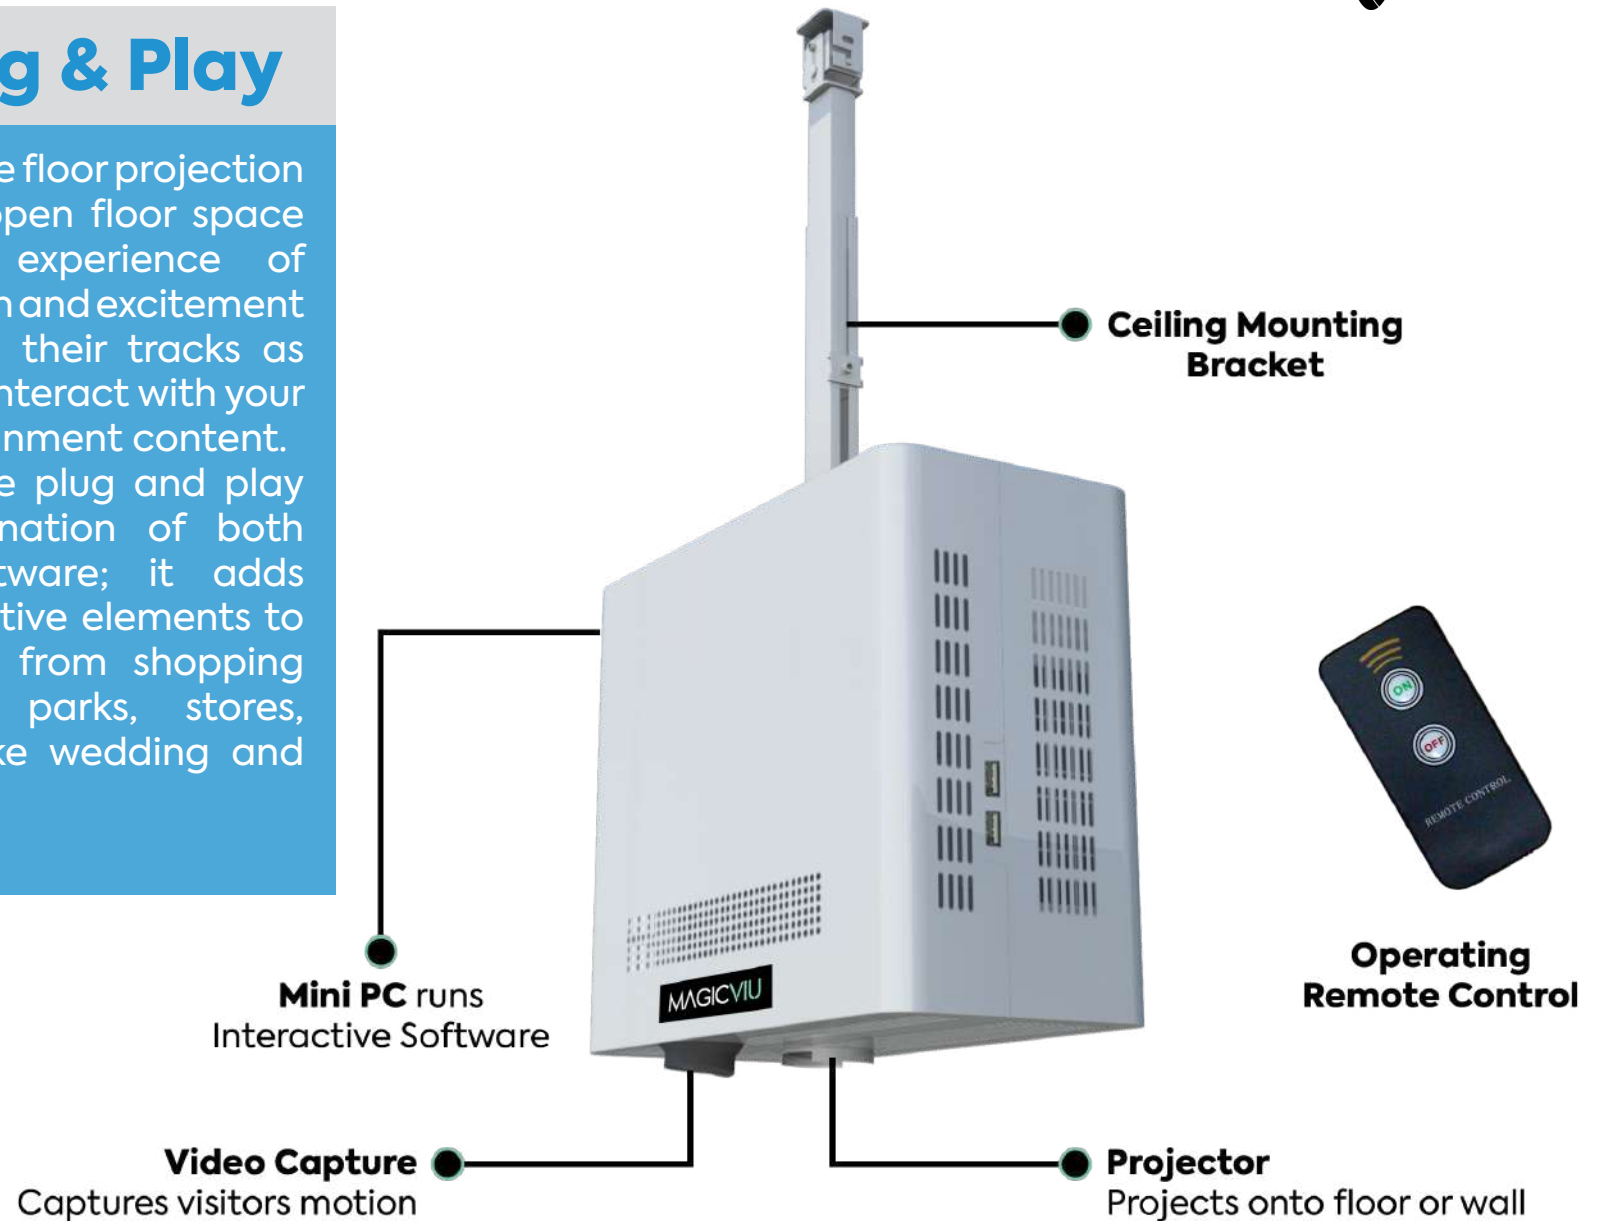

Interactive Projection Surfaces

INTERACTIVE Floors & Walls

Interactive floor & wall projection is a multimedia visual display system that projects incredible **interactive floor** or **wall special effects, floor games** or **floor advertisements** directly onto an interactive floor displays. Users control dynamic multimedia **interactive displays** with simple gestures and body movement. It's an engaging full-body interactive experience that immerses users in your message and endears them to your brand.

Interactive Wall

Interactive Floor

All in 1, Plug & Play

MAGICVIU interactive floor projection system easily turns open floor space into an ongoing experience of movement, action, fun and excitement attracting people in their tracks as they play, walk by or interact with your marketing or entertainment content. Our unique all in one plug and play system is a combination of both hardware and software; it adds dynamic and interactive elements to nearly any business from shopping malls, amusement parks, stores, schools to events like wedding and tradeshows.

INTERACTIVE
Wall Projection

Interactive Projection Screen Size

A standard interactive floor or wall projection kit will project a screen of an approximately 100" diagonal (220 x 125cm) using 4000 Lumens projector at 3.5m height from the ground. If the client wishes to have a larger screen, then a projector with greater lumens should be used at higher distance from the ground. A 200"- 300" screen or (440 x 245cm) and (665 x 370cm) can be achieved from 6.5m height using 5500-6000 lumens short throw projector.