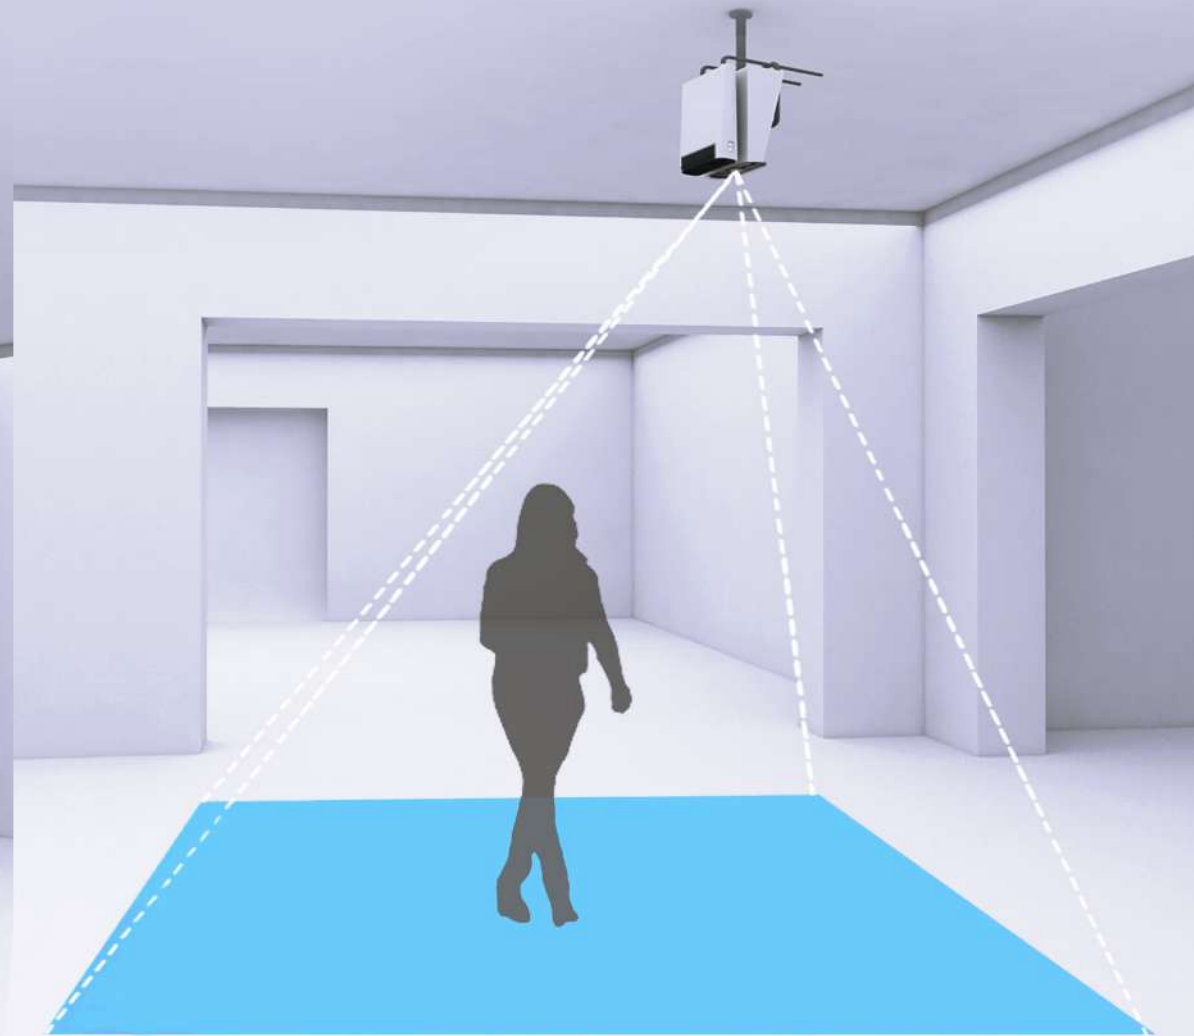

Interactive Projection Surfaces

INTERACTIVE Floors & Walls

Interactive floor & wall projection is a multimedia visual display system that projects incredible **interactive floor** or **wall special effects, floor games** or **floor advertisements** directly onto an interactive floor displays. Users control dynamic multimedia **interactive displays** with simple gestures and body movement. It's an engaging full-body interactive experience that immerses users in your message and endears them to your brand.

Interactive Wall

Interactive Floor

All in 1, Plug & Play

MAGICVIU interactive floor projection system easily turns open floor space into an ongoing experience of movement, action, fun and excitement attracting people in their tracks as they play, walk by or interact with your marketing or entertainment content. Our unique all in one plug and play system is a combination of both hardware and software; it adds dynamic and interactive elements to nearly any business from shopping malls, amusement parks, stores, schools to events like wedding and tradeshows.

INTERACTIVE
Wall Projection

Interactive Projection Screen Size

A standard interactive floor or wall projection kit will project a screen of an approximately 100" diagonal (220 x 125cm) using 4000 Lumens projector at 3.5m height from the ground. If the client wishes to have a larger screen, then a projector with greater lumens should be used at higher distance from the ground. A 200"- 300" screen or (440 x 245cm) and (665 x 370cm) can be achieved from 6.5m height using 5500-6000 lumens short throw projector.